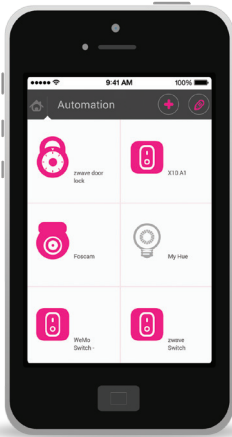

RF Transmission Power : +4dBm

Insteon

X10

IR

Supported Platform

* iOS 6 or above

* Android 4.2 or above

Supported Apps